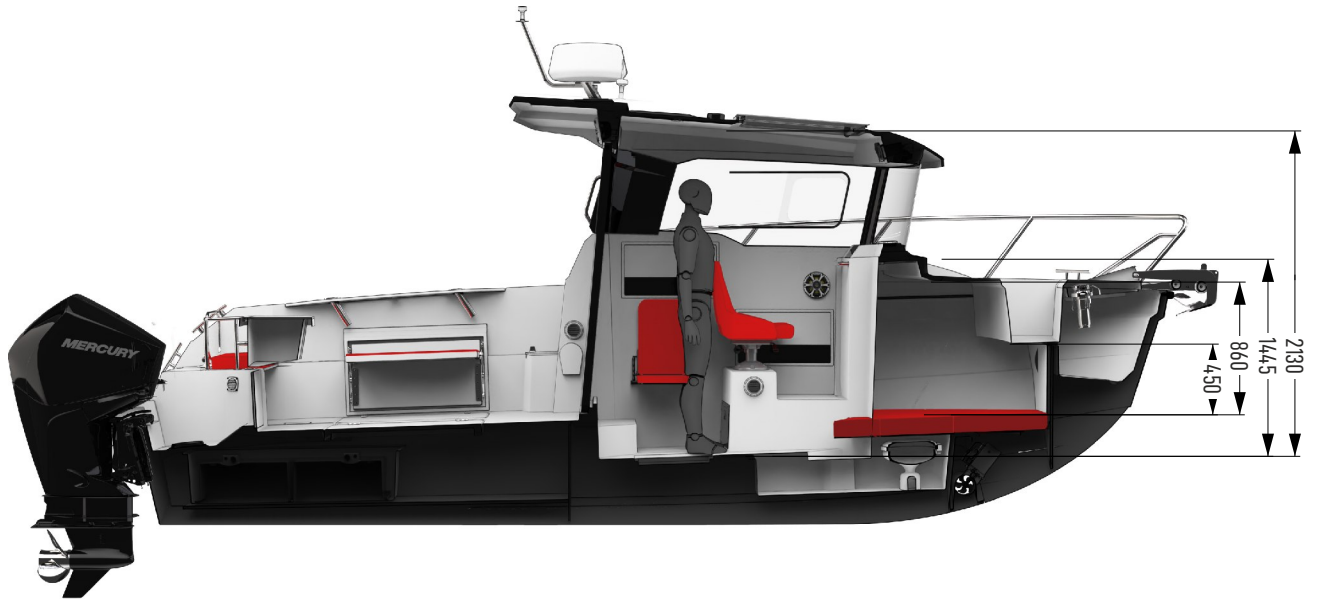

Datasheet

Length overall (LOA)	7.58 m
Hull Length	6.99 m
Beam (BOA)	2.56 m
Total height with engine **	3.72 m
Height from waterline **	2.69 m
Height from waterline	3.06 m
Draught w/o engine	0.23 m
Weight w/o engine	N/A kg
Max load	750/1000 kg
Persons	5/8
Classification	B/C
Maximum engine power	225 HP
Fuel tank capacity	140 L
Fresh water tank capacity	40 L

* All images are perspective views. Do not use for reference.
 ** Without accessories.

700 PILOTHOUSE

* All images are perspective views. Do not use for reference.