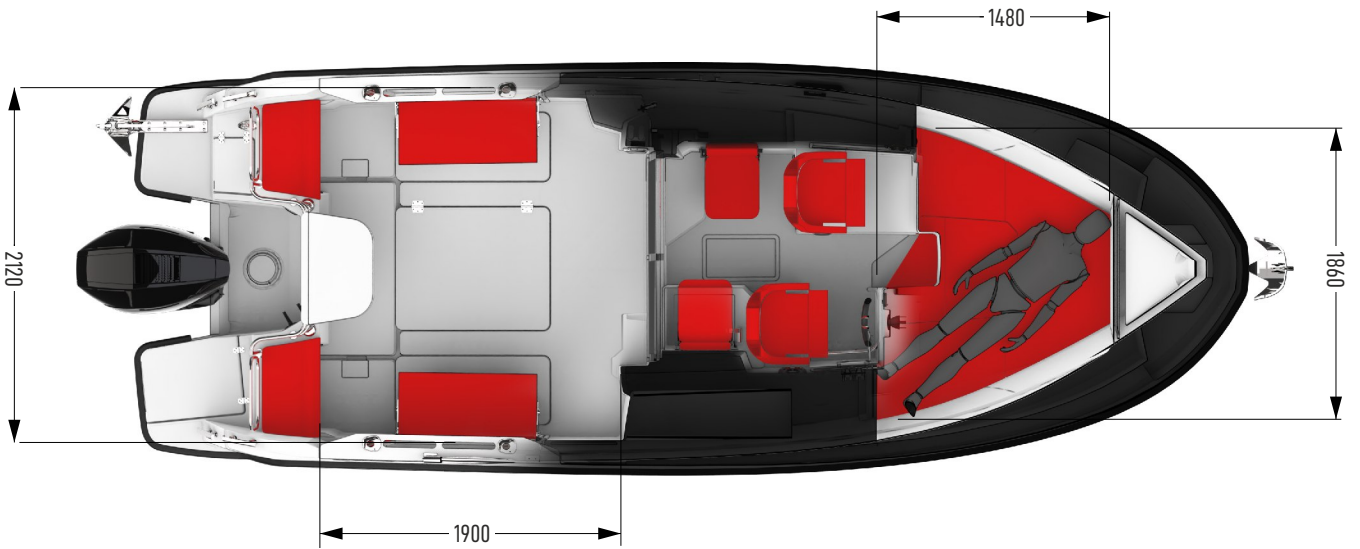

Datasheet

Length overall (LOA)	7.58 m
Hull Length	6.99 m
Beam (BOA)	2.56 m
Total height with engine **	3.72 m
Height from waterline **	2.69 m
Height from waterline	3.06 m
Draught w/o engine	0.23 m
Weight w/o engine	N/A kg
Max load	750/1000 kg
Persons	5/8
Classification	B/C
Maximum engine power	225 HP
Fuel tank capacity	140 L
Fresh water tank capacity	40 L

* All images are perspective views. Do not use for reference.
 ** Without accessories.

700 PILOTHOUSE

* All images are perspective views. Do not use for reference.