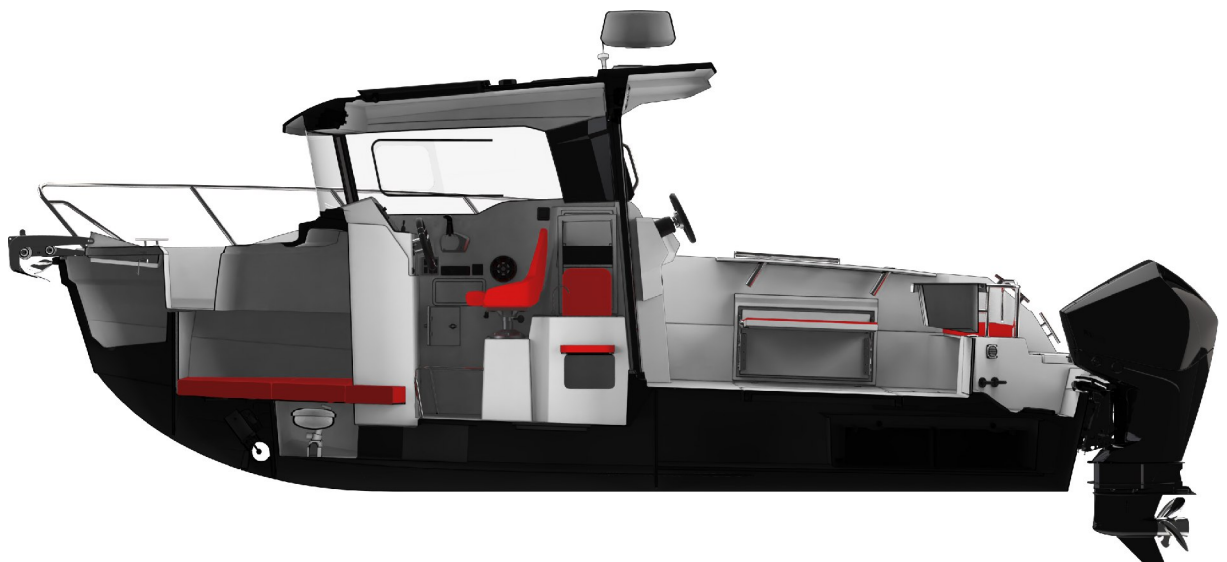

Datasheet

Length overall (LOA)	7.58 m
Hull Length	6.99 m
Beam (BOA)	2.56 m
Total height with engine **	3.72 m
Height from waterline **	2.69 m
Height from waterline	3.06 m
Draught w/o engine	0.23 m
Weight w/o engine	N/A kg
Max load	750/1000 kg
Persons	5/8
Classification	B/C
Maximum engine power	225 HP
Fuel tank capacity	140 L
Fresh water tank capacity	40 L

* All images are perspective views. Do not use for reference.
 ** Without accessories.

700 PILOTHOUSE

* All images are perspective views. Do not use for reference.