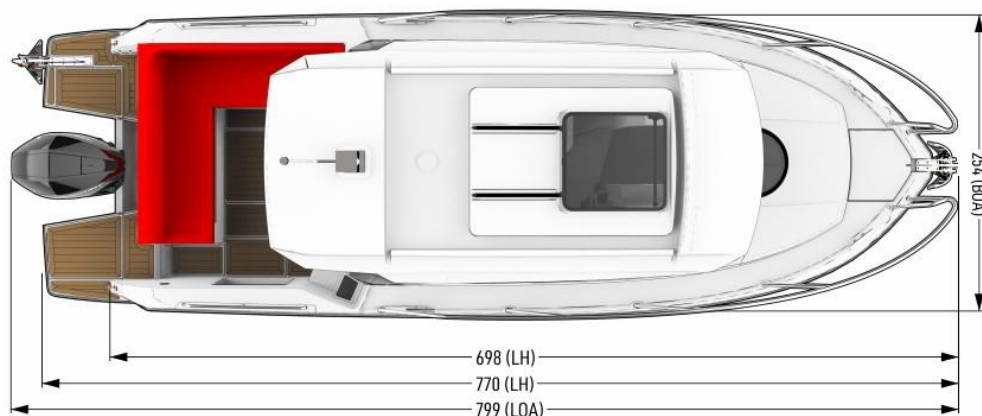

## Datasheet

Length overall (LOA)	7.99 m
Hull length w/o engine (LH)	7.70 m
LOA (No Swim Step)	6.98 m
Beam (BOA)	2.54 m
Height (w/o accessories)	2.72 m
Height from waterline	2.46 m
Draught w/o engine	0.26 m
Weight w/o engine	2270 kg
Max load Persons	7
Clasification	B/C
Maximum engine power	300 HP
Fuel tank capacity	230 L